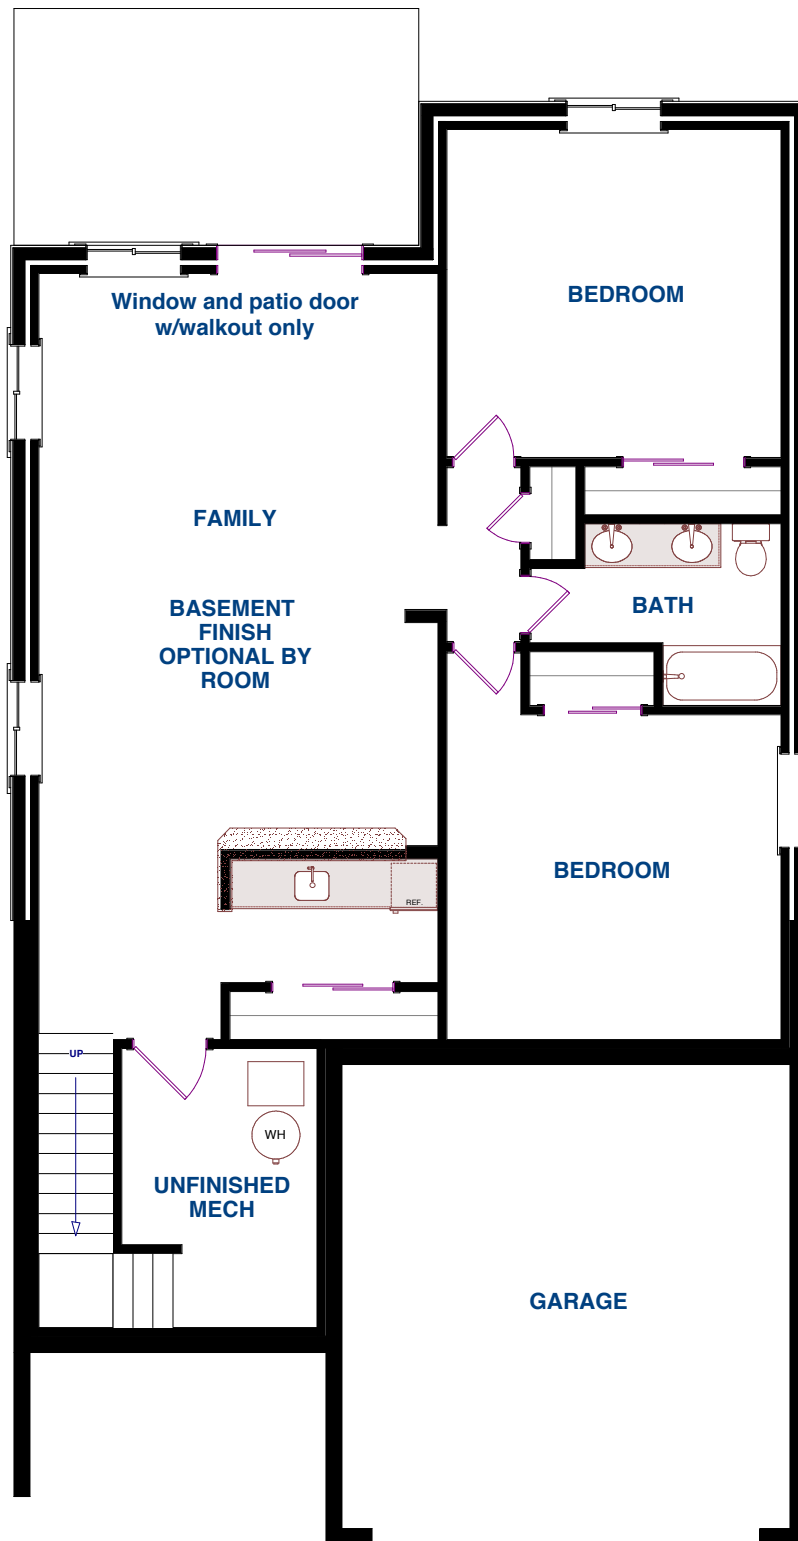

# BLUE SPRUCE FLOOR PLAN

## MAIN LEVEL FLOOR PLAN

1325 sq ft

**BASEMENT FLOOR PLAN**  
1382 sq ft