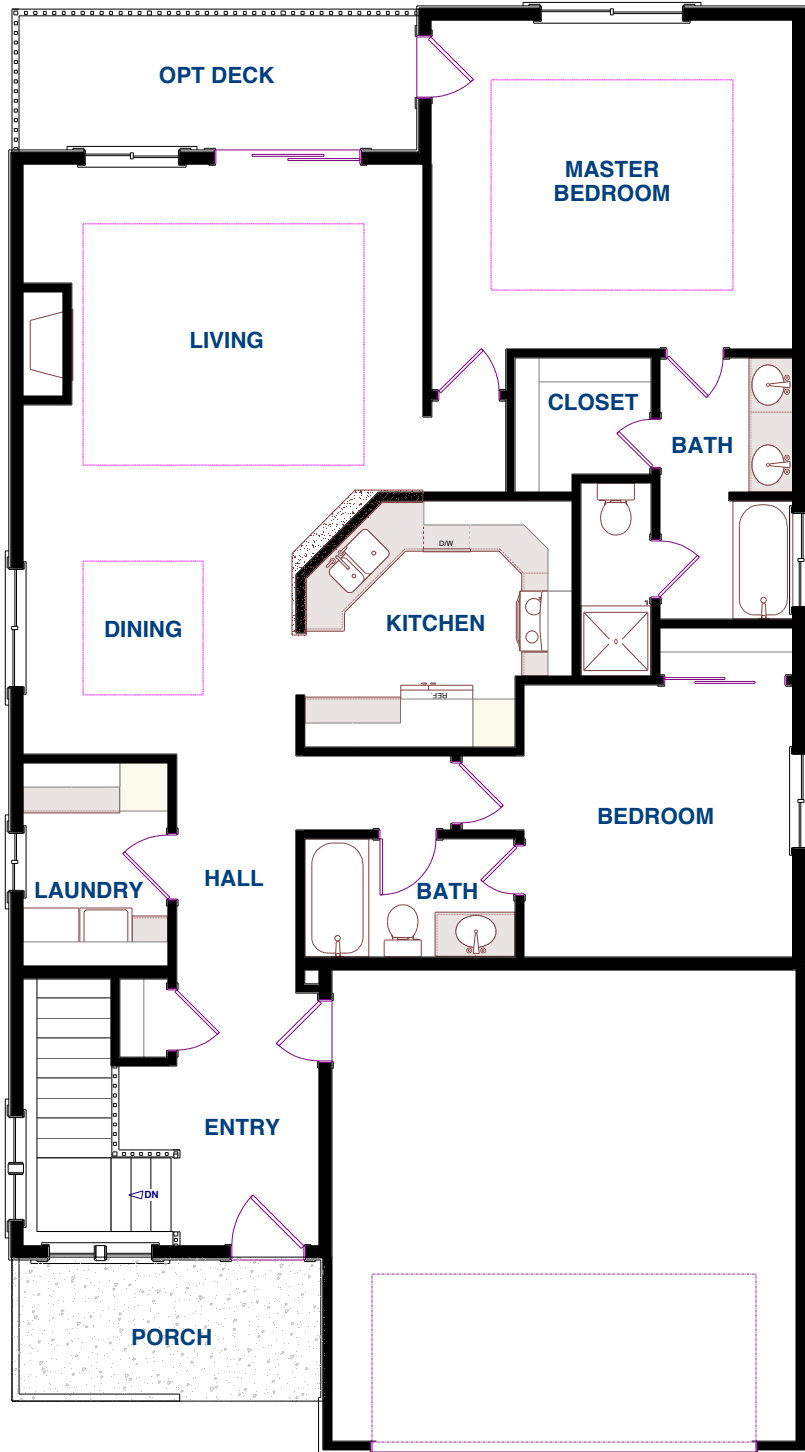

# BLUE SPRUCE FLOOR PLAN

## MAIN LEVEL FLOOR PLAN

1325 sq ft

**BASEMENT FLOOR PLAN**  
1382 sq ft